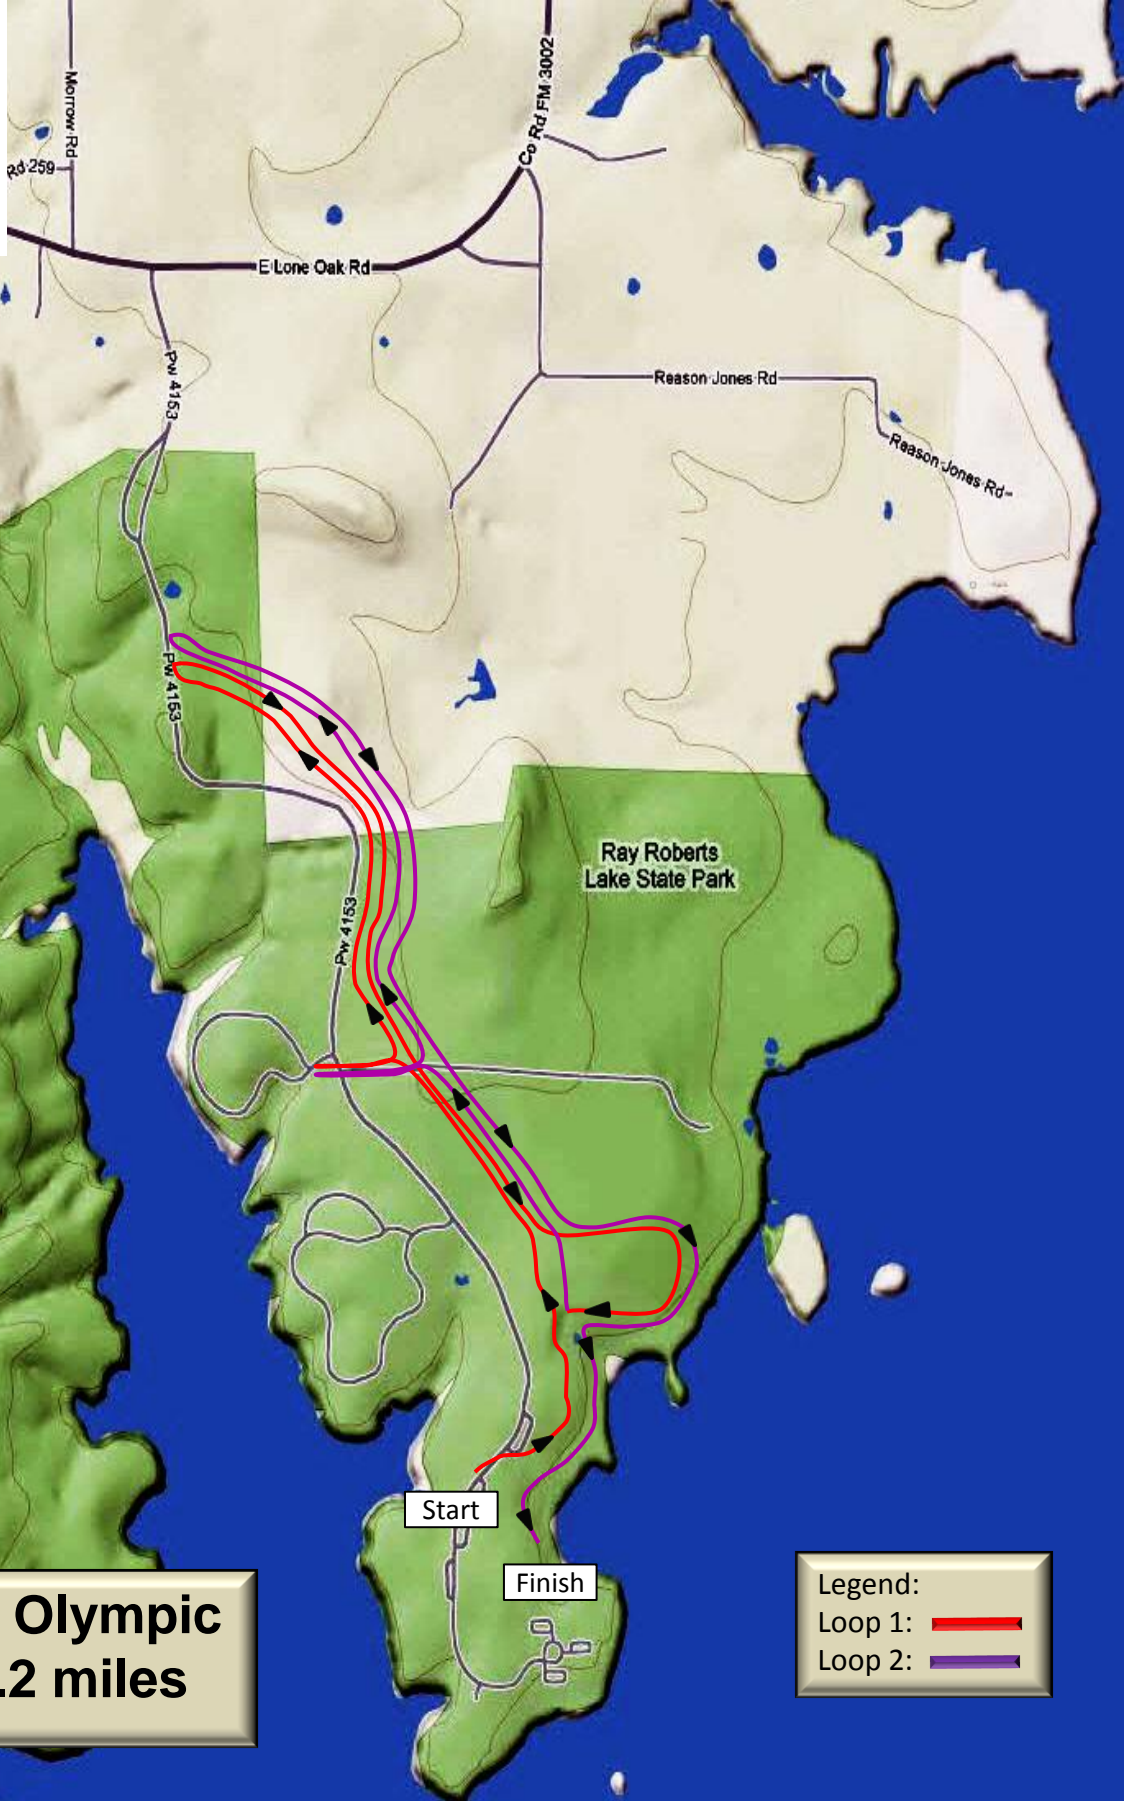

# Texas Man Olympic Course 6.2 miles

Legend:

- Loop 1:
- Loop 2: