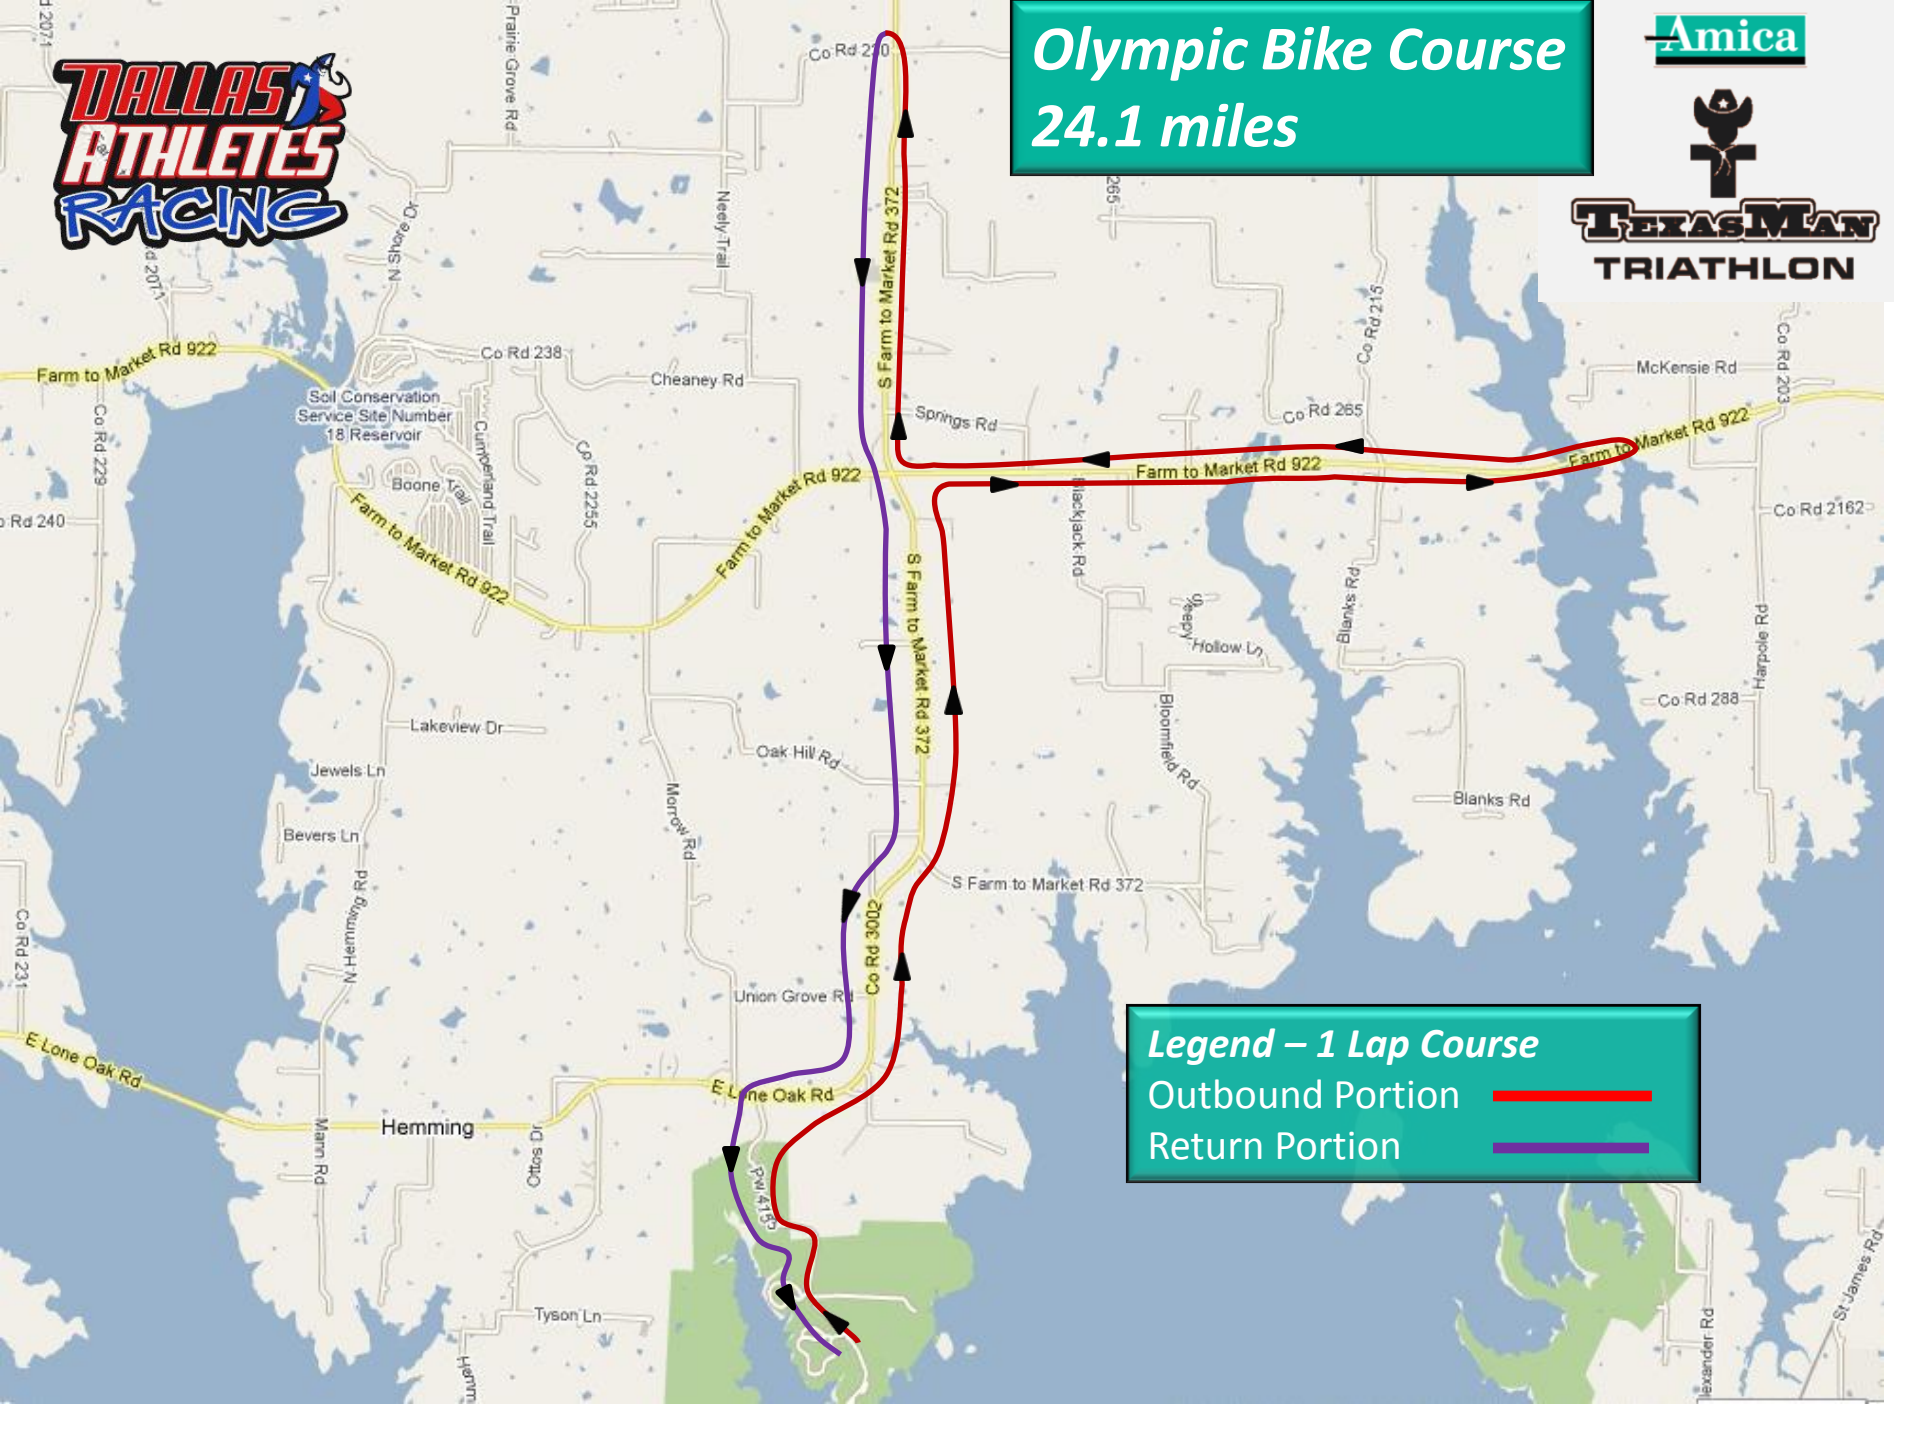

Olympic Bike Course 24.1 miles

Amica

Legend – 1 Lap Course

- Outbound Portion —
- Return Portion —