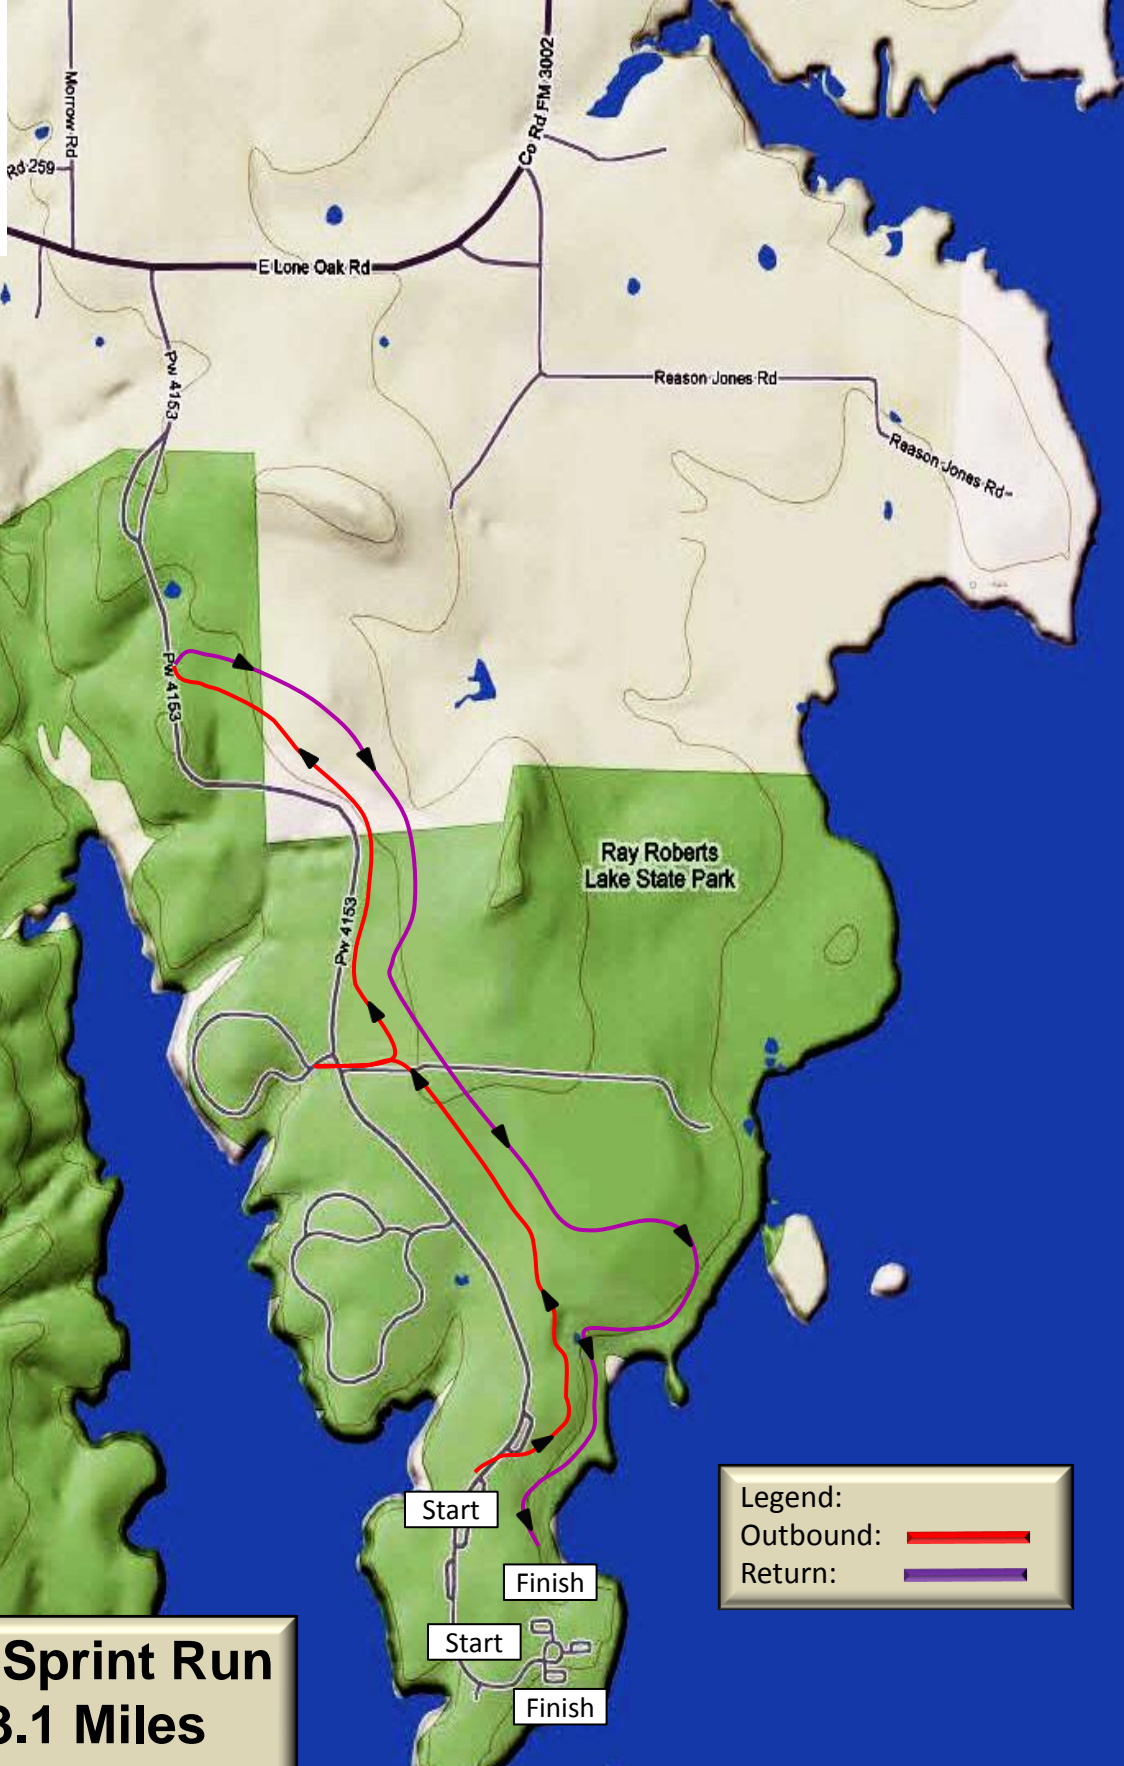

Amica

Legend:  
Outbound:   
Return: 

# Texas Man Sprint Run Course 3.1 Miles