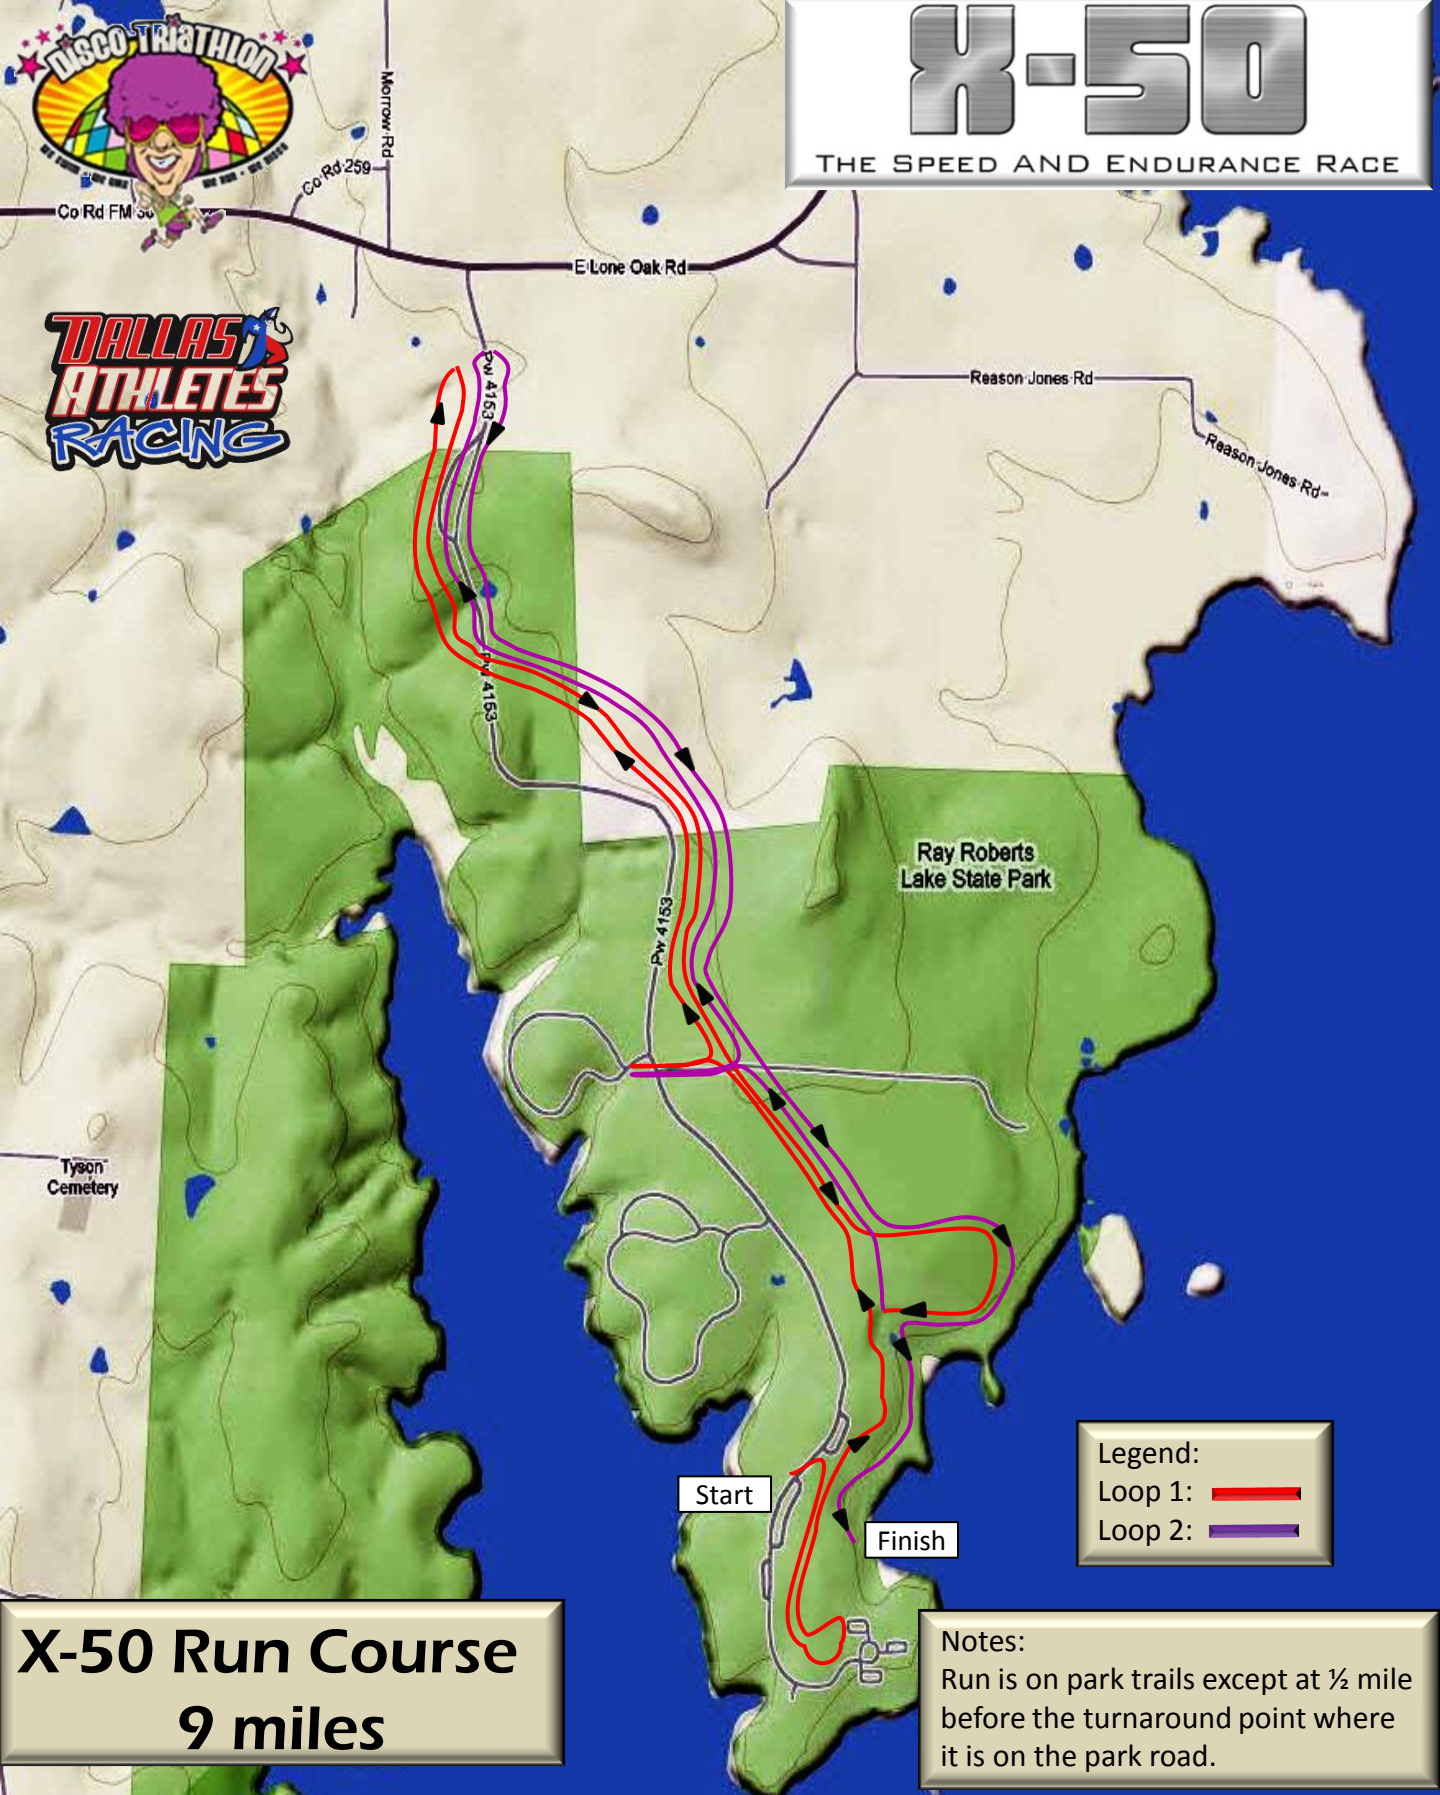

X-50

THE SPEED AND ENDURANCE RACE

Legend:

- Loop 1: —
- Loop 2: —

Notes:
Run is on park trails except at 1/2 mile before the turnaround point where it is on the park road.

X-50 Run Course

9 miles